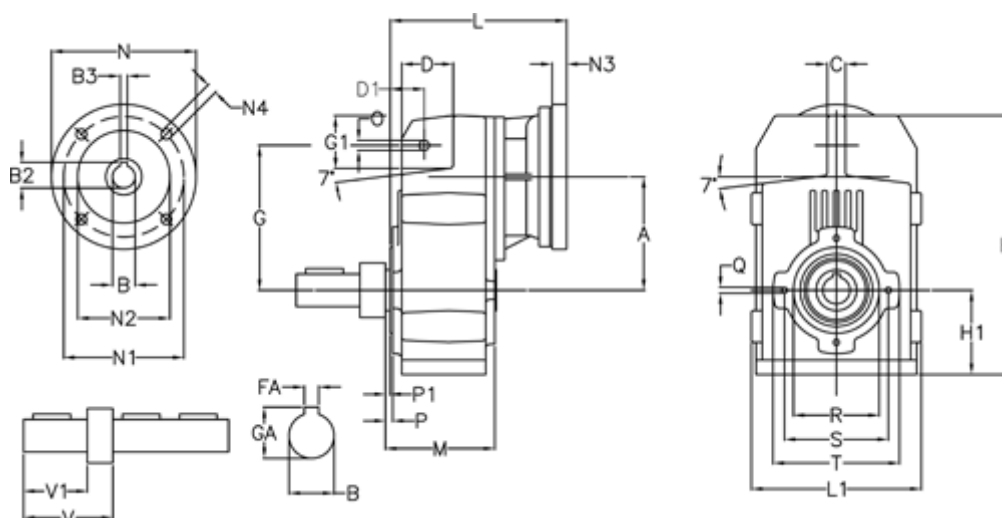

Article number: 29560223401220  
 Description: Shaft mounted gear  
 A203R-234-P63B5

## Measures

A = 125.00	FA = 8	M = 120.0	Q = M8x15
B = 30	G = 160	N = 140	R = 95
B1 = 11	G1 = 58.0	N1 = 115	S = 115
B2 = 12.8	GA = 33.0	N2 = 95	T = 140
B3 = 4	H = 286.0	N4 = M8x19	V = 96.0
C = 20	H1 = 92.5	O = 11	V1 = 60
D = 57.0	L = 253.0	P = 5.0	
D1 = 40.0	L1 = 188	P1 = 3.0	